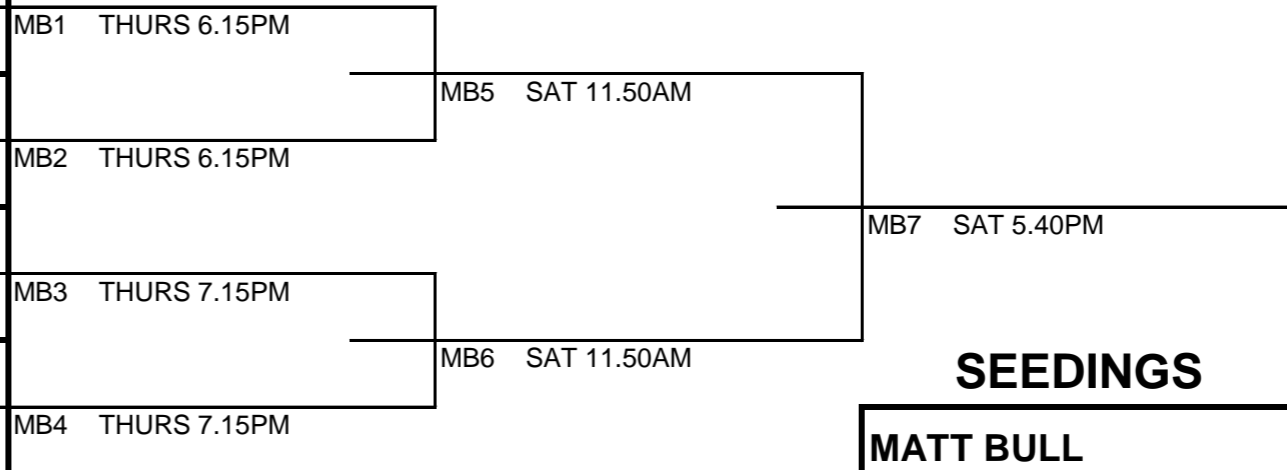

Mens B Division

CLUB CHAMPIONSHIP

SEED	CODE	CLUB	GRADE	PLAYER
1				MATT BULL
8				HAYDEN STANSFIELD
5				KEVIN WOLSTERNHOLME
4				JOHN WOLSTERNHOLME
3				ANDREW SCHAARE
6				GERARD BONE
7				PAUL MCKELVEY
2				PATRICK MCARDELL