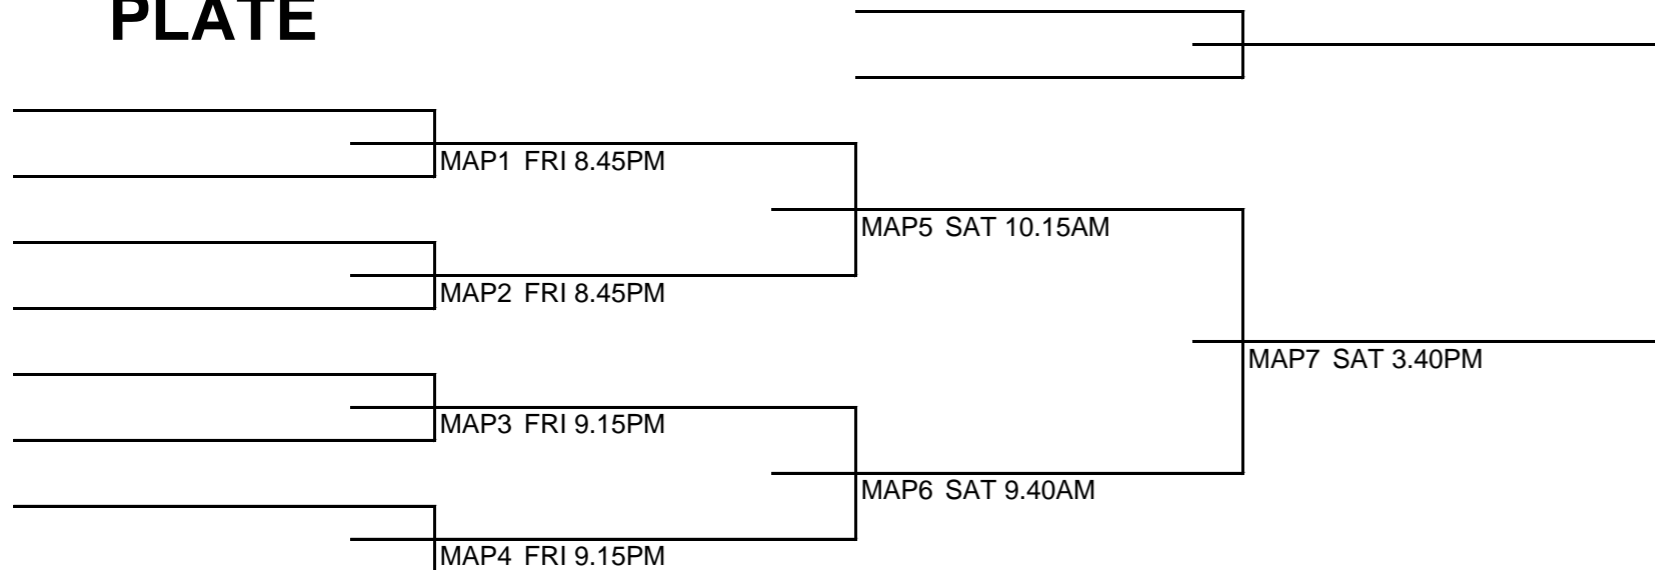

Mens Division A

CLUB CHAMPIONSHIP

SEED	CODE	CLUB	GRADE	PLAYER
1				EVAN WILLIAMS
16				THEO GLASSON
9				GRANT SLAPE
8				ANDREW KELLY
12				SYEVE LOADER
5				JAMES SMITH
13				ROSS SMITH
4				RICHIE HOARE
3				BRADDICK WILLIAMS
14				M,ARTIN FINNIMORE
6				ANDREW SMITH
11				TERY HENRY
7				SIMON BAKER
10				WAYNE ROBINSON
15				HAYDEN MCKEOWN
2				NICK MITA

- SEEDED PLAYERS**
- EVAN WILLIAMS
 - NICK MITA
 - BRADDICK WILLIAMS
 - RICHIE HOARE

- NOTES**
- 1ST ROUND LOSERS TO PLATE
 - 2ND ROUND LOSERS TO SPECIAL PLATE
 - 1ST ROUND PLATE LOSERS TO CONSOLATION PLATE

PLATE

SPECIAL PLATE

CONSOLATION PLATE