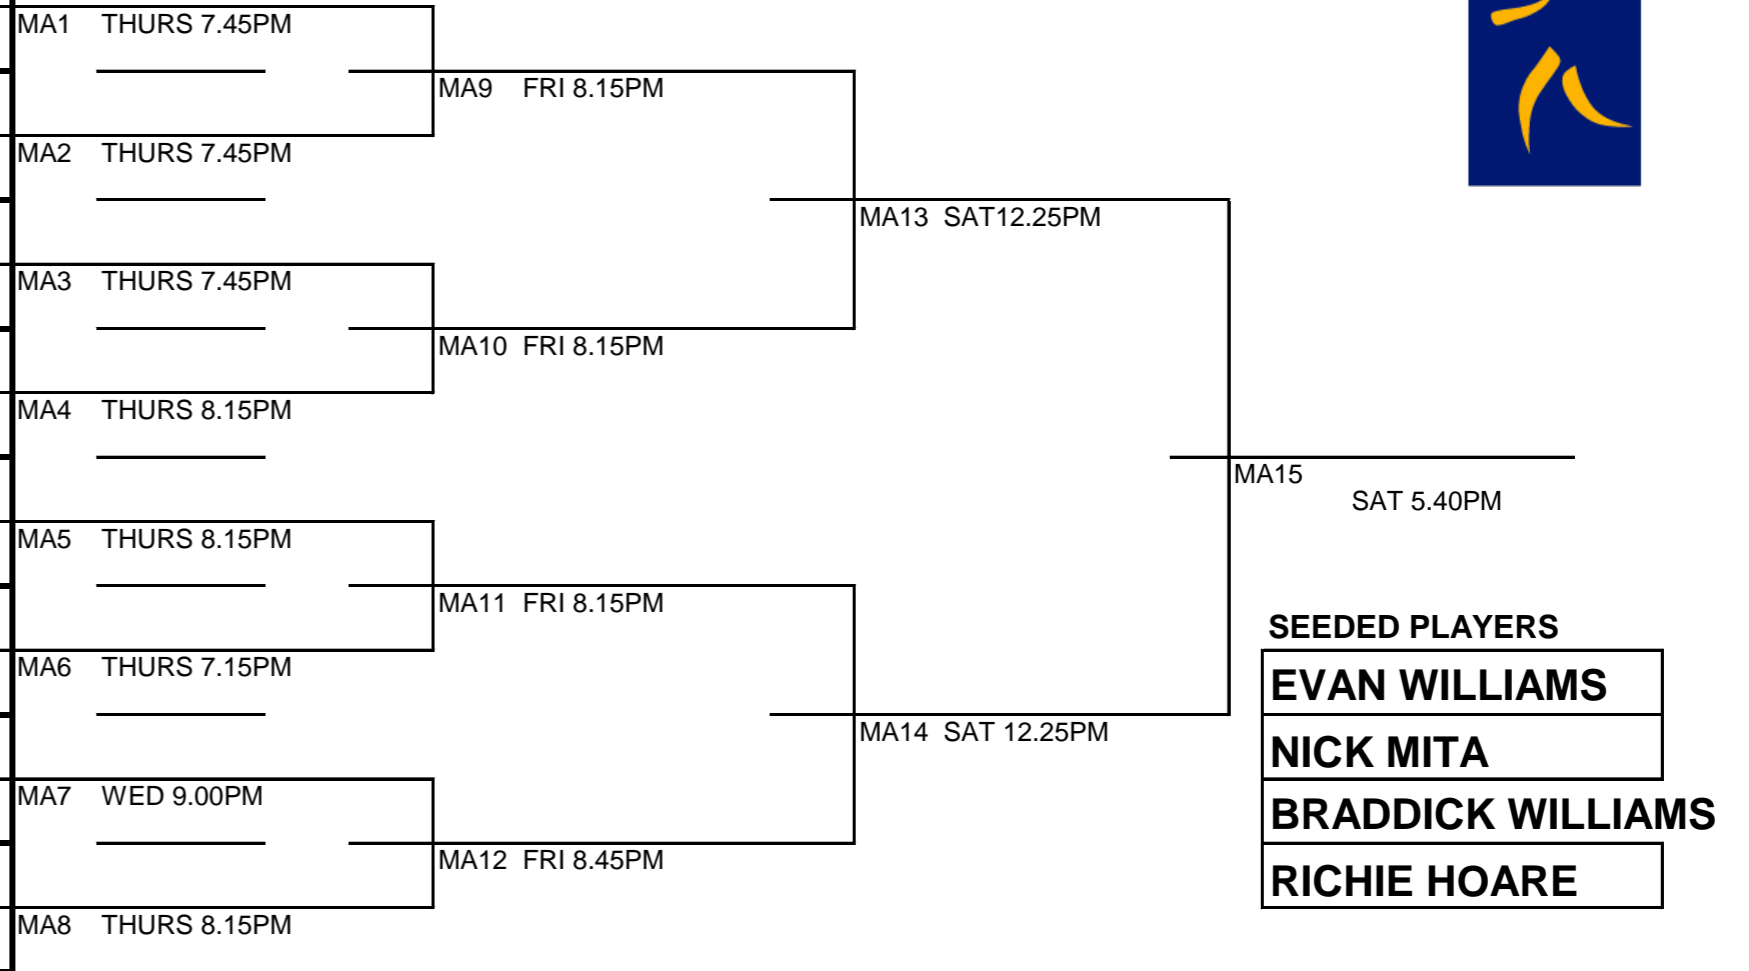

Mens Division A

CLUB CHAMPIONSHIP

SEED	CODE	CLUB	GRADE	PLAYER
1				EVAN WILLIAMS
16				THEO GLASSON
9				GRANT SLAPE
8				ANDREW KELLY
12				SYEVE LOADER
5				JAMES SMITH
13				ROSS SMITH
4				RICHIE HOARE
3				BRADDICK WILLIAMS
14				M,ARTIN FINNIMORE
6				ANDREW SMITH
11				TERY HENRY
7				SIMON BAKER
10				WAYNE ROBINSON
15				HAYDEN MCKEOWN
2				NICK MITA

- SEEDED PLAYERS**
- EVAN WILLIAMS
 - NICK MITA
 - BRADDICK WILLIAMS
 - RICHIE HOARE

- NOTES**
- 1ST ROUND LOSERS TO PLATE
 - 2ND ROUND LOSERS TO SPECIAL PLATE
 - 1ST ROUND PLATE LOSERS TO CONSOLATION PLATE